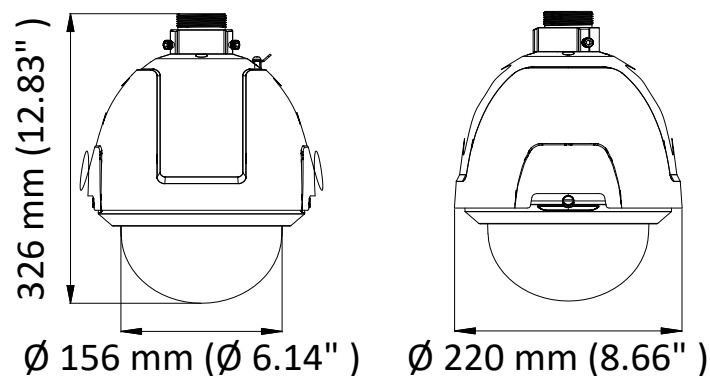

Park Action	Preset/Patrol/Pattern/Pan Scan/Tilt Scan/Panorama Scan/Day Mode/Night Mode/None
PTZ Position Display	ON/OFF
Scheduled Task	Preset/Patrol/Pattern/Pan Scan/Tilt Scan/Panorama Scan/Day Mode/Night Mode/Zero Calibration/None
Preset Freezing	Support
Input/Output	
Video Output	Switchable TVI/AHD/CVI/CVBS video output, (NTSC or PAL composite, BNC)
Alarm	2 alarm inputs, 1 alarm output
RS-485 Interface	Half-duplex mode Self-adaptive HIKVISION, Pelco-P, Pelco-D protocol
UTC function	UTC protocol (or HIKVISION-C protocol in previous DVR)
General	
Menu Language	English
Power	24 VAC Max.24 W
Working Temperature	-30° C to 65° C (-22° F to 149° F)
Working Humidity	90% or less
Protection Level	IP66 standard (outdoor dome) TVS 4,000 V lightning protection, surge protection and voltage transient protection IK10
Mounting	Various mounting modes optional
Dimension	∅ 220 mm ×326 mm (8.66" × 12.83")
Weight (approx.)	3 kg (6.61 lb.)

Order Model

DS-2AE5225T-A(E)

Dimension